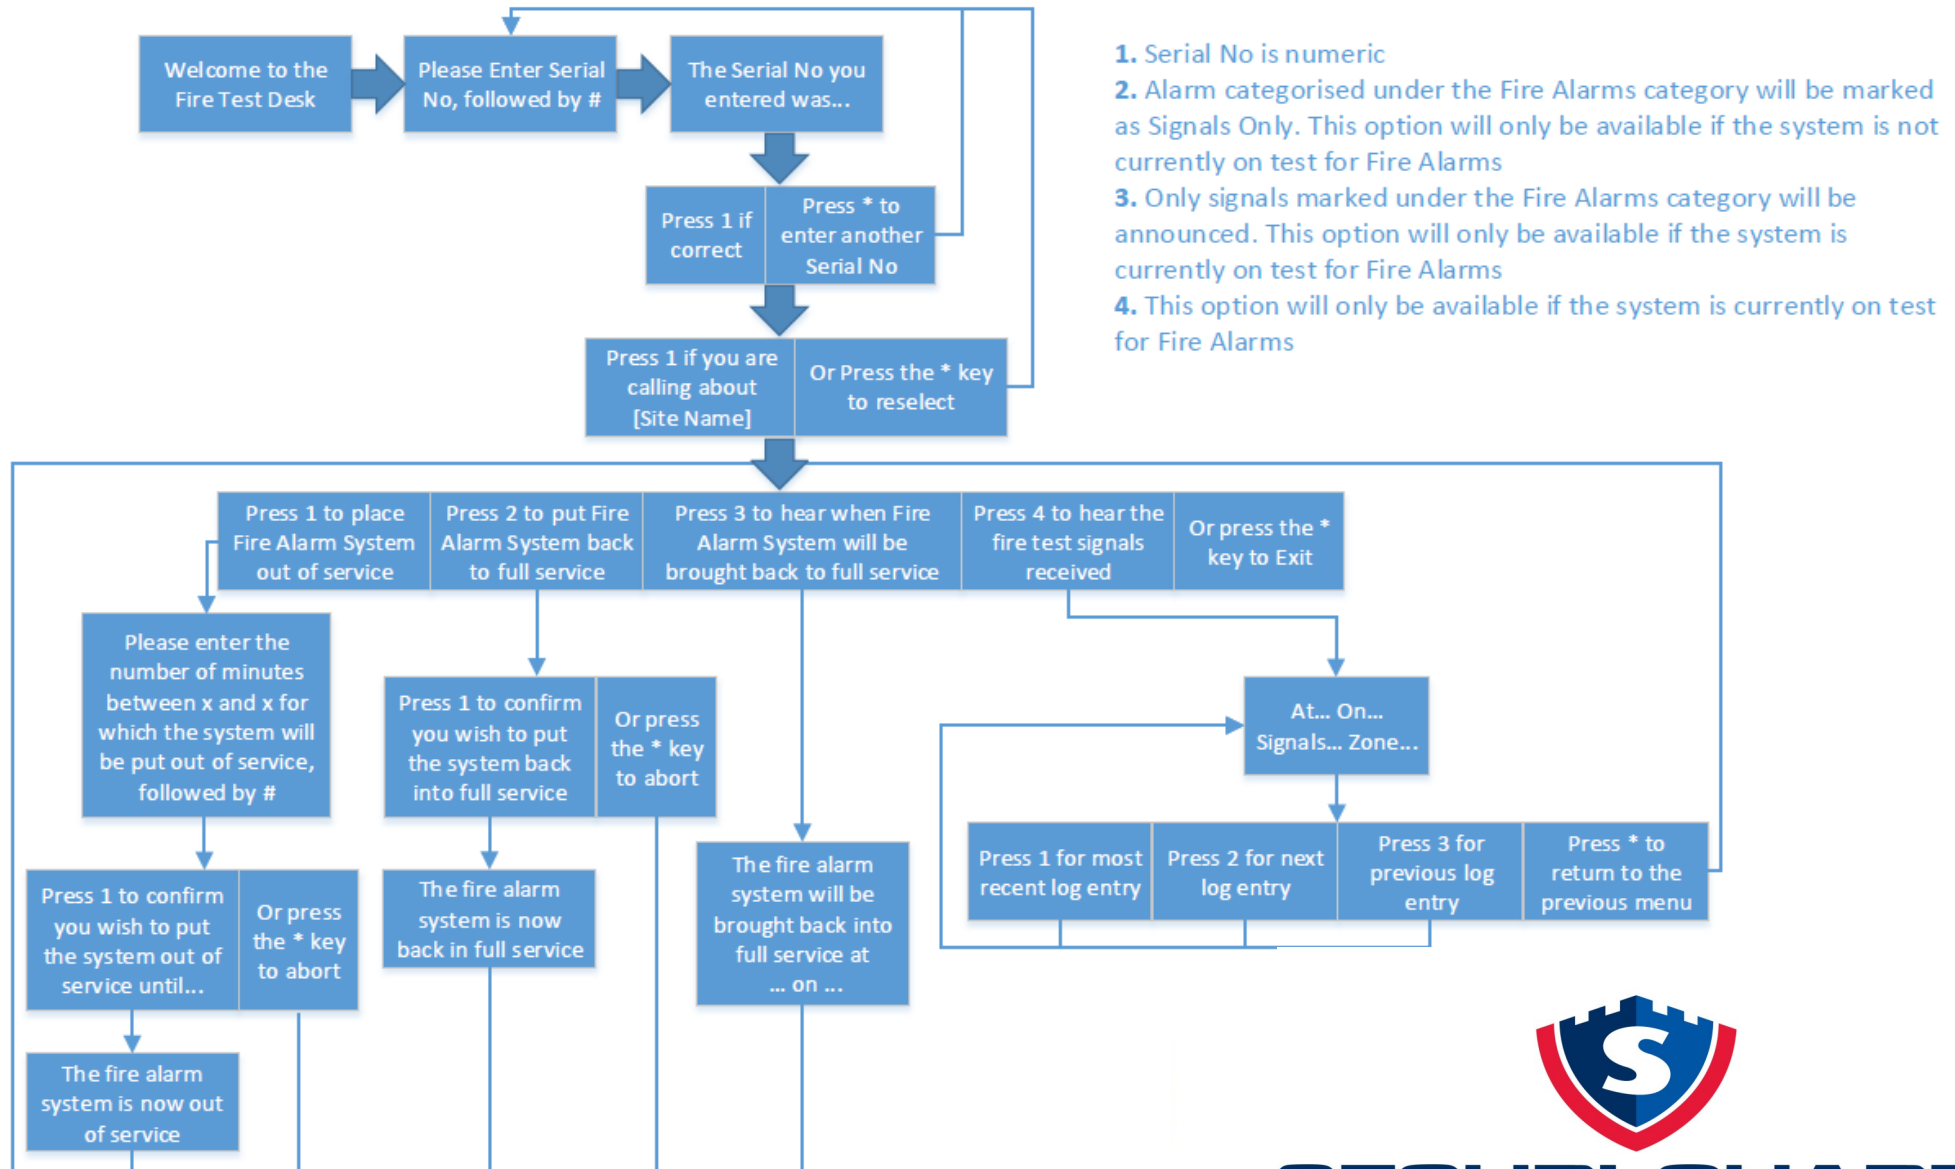

# Fire-Desk User Guide

01752 512191

1. Serial No is numeric
2. Alarm categorised under the Fire Alarms category will be marked as Signals Only. This option will only be available if the system is not currently on test for Fire Alarms
3. Only signals marked under the Fire Alarms category will be announced. This option will only be available if the system is currently on test for Fire Alarms
4. This option will only be available if the system is currently on test for Fire Alarms

**SECURI-GUARD**  
MONITORING SERVICES